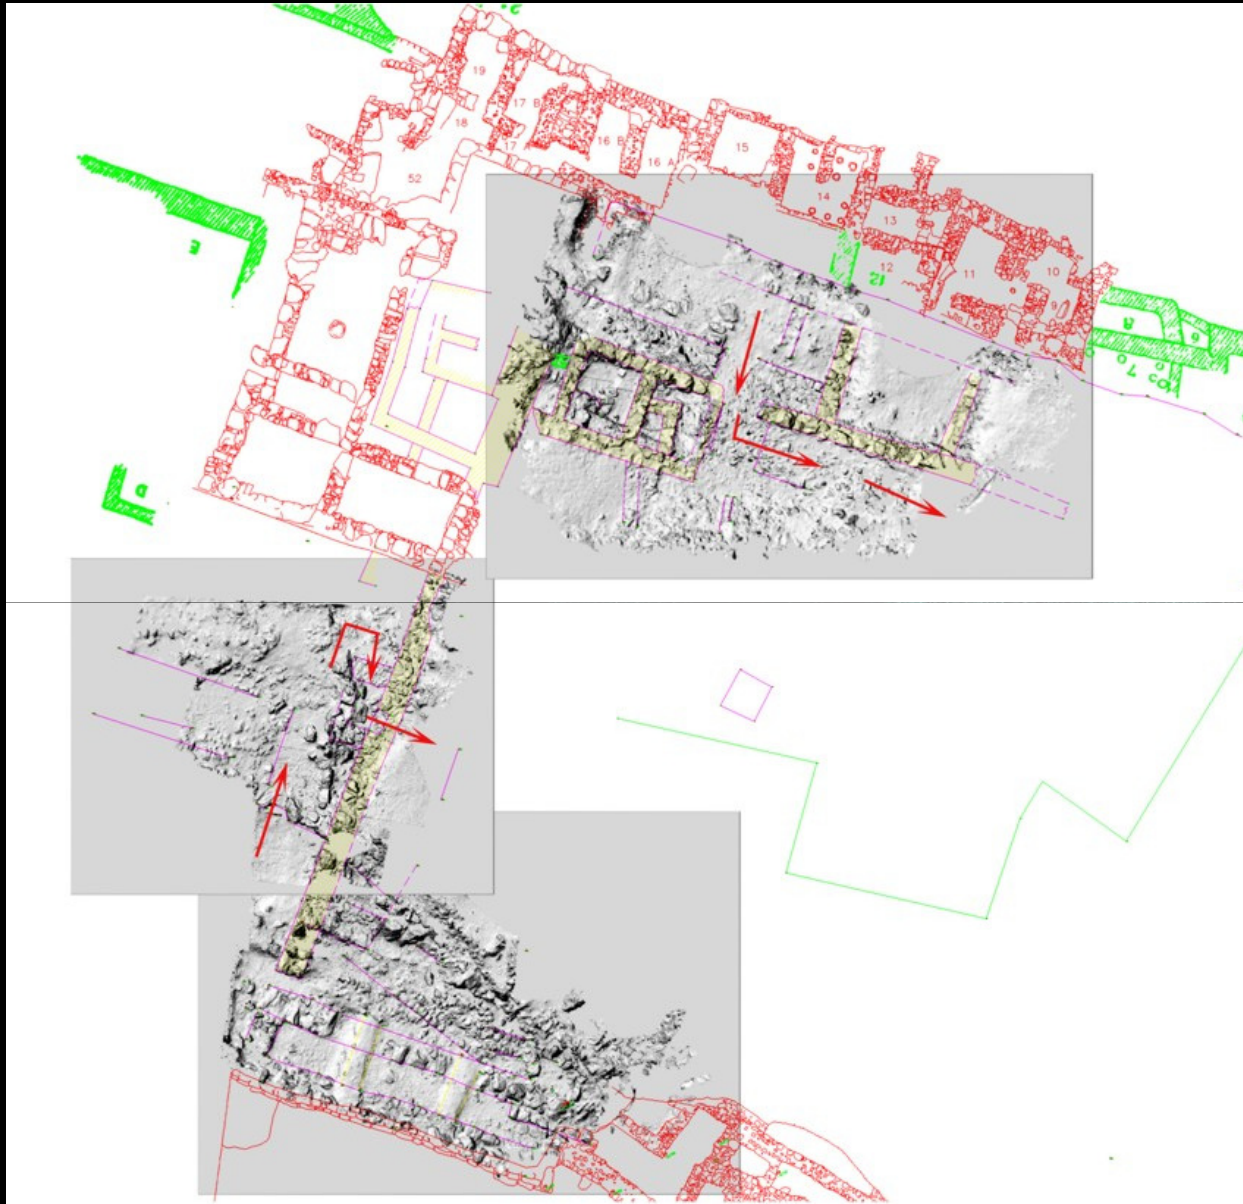

## Scanner territoriali

(Isometric)

Current Triangles: 3231409

Selected Triangles: 1

ERROR: stackunderflow  
OFFENDING COMMAND: ~  
STACK: